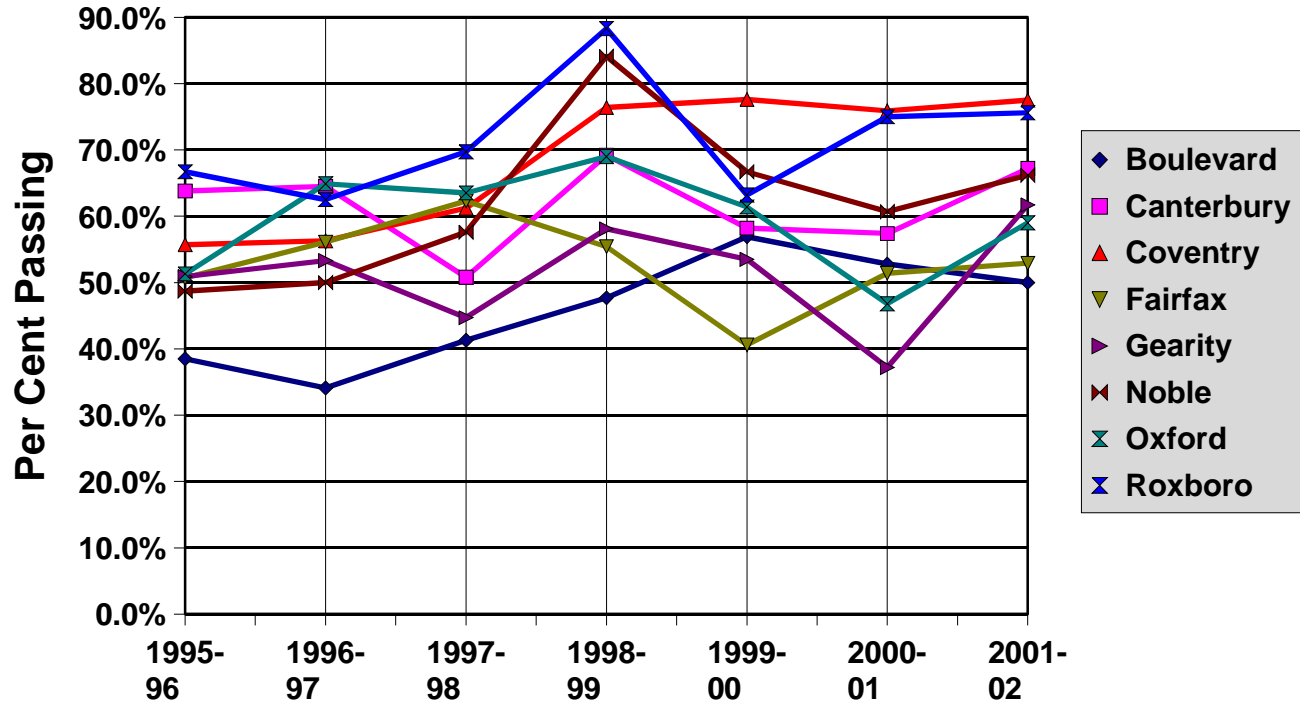

4th Grade Citizenship

	1995-96	1996-97	1997-98	1998-99	1999-00	2000-01	2001-02
Boulevard	38.5%	34.1%	41.3%	47.7%	56.9%	52.8%	50.0%
Canterbury	63.8%	64.5%	50.8%	69.2%	58.2%	57.4%	67.2%
Coventry	55.7%	56.3%	61.2%	76.4%	77.6%	75.9%	77.5%
Fairfax	50.7%	56.1%	62.3%	55.4%	40.6%	51.4%	52.9%
Gearity	50.9%	53.3%	44.7%	58.1%	53.5%	37.2%	61.7%
Noble	48.7%	50.0%	57.6%	84.1%	66.7%	60.7%	66.2%
Oxford	51.3%	64.9%	63.5%	69.0%	61.4%	46.8%	59.0%
Roxboro	66.7%	62.5%	69.7%	88.3%	63.2%	75.0%	75.6%